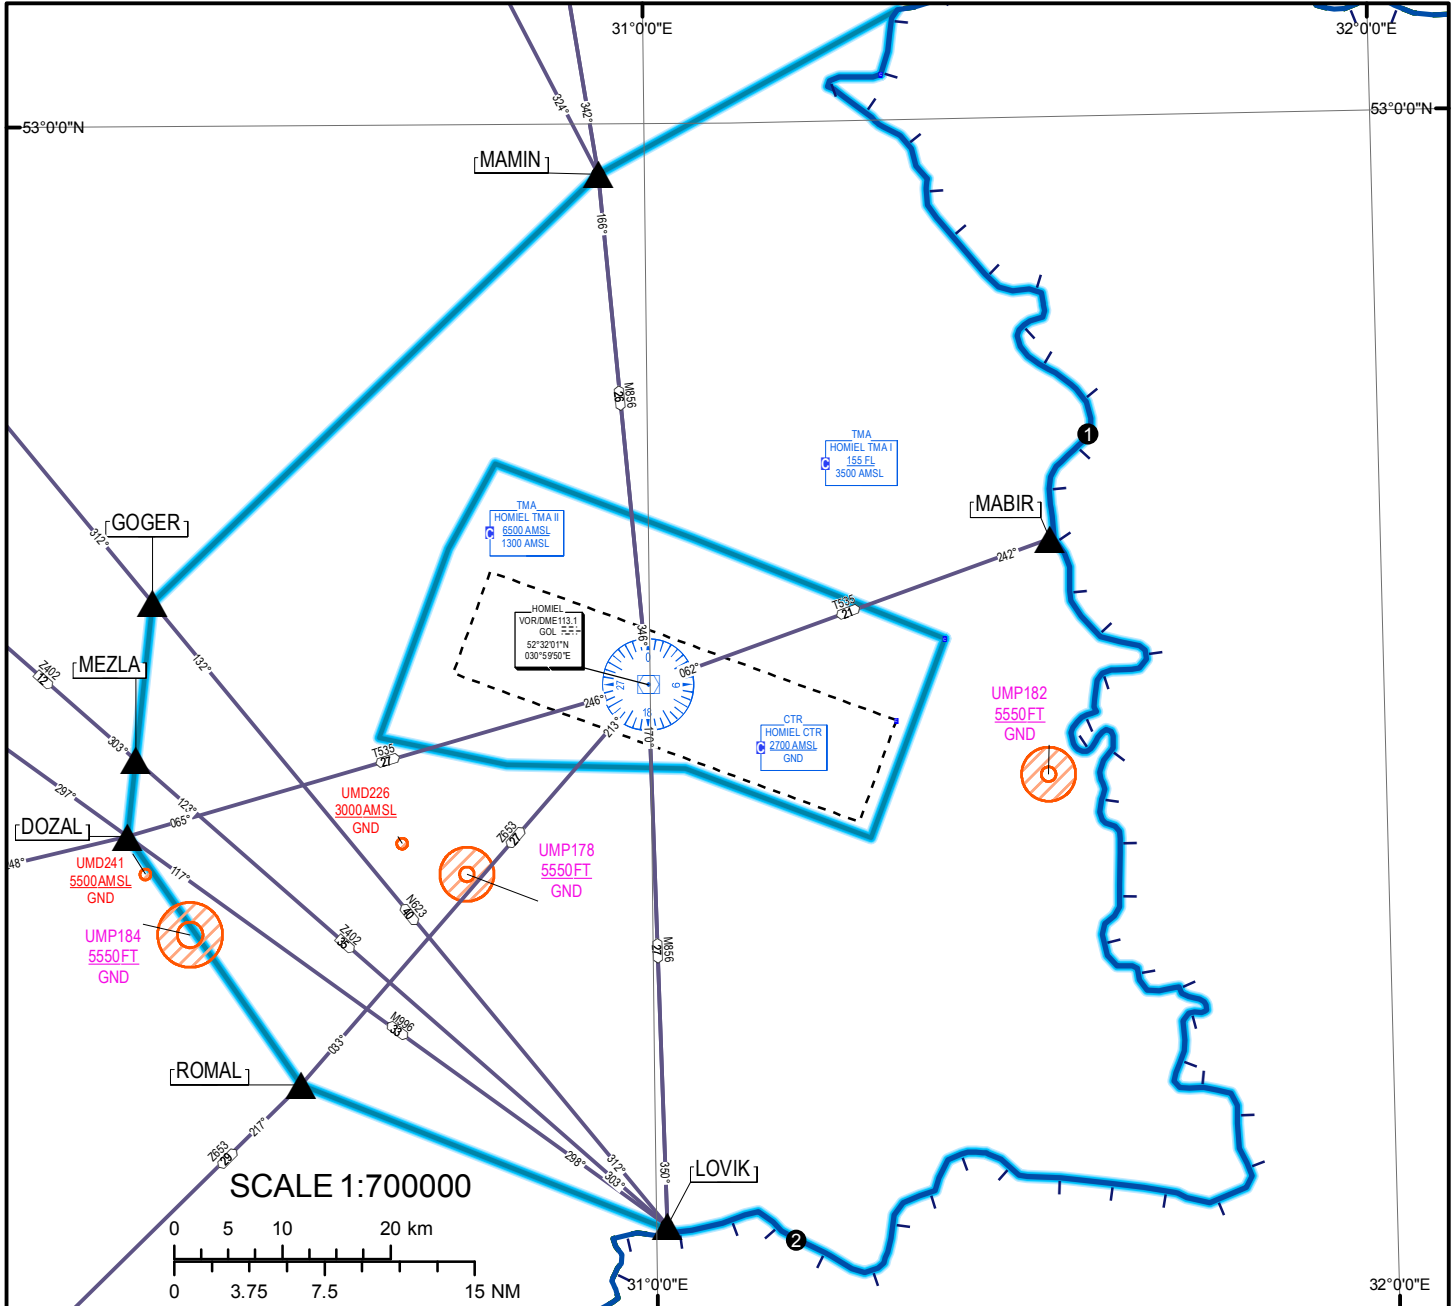

AREA CHART - ICAO

ARRIVAL, DEPARTURE AND TRANSIT ROUTES

HOMIEL TMA

HOMIEL APPROACH (Additionally serves as RADAR) 126.100
 HOMIEL MET 119.550 EN
 HOMIEL TRANSIT H24 124.475 RUS
 131.600 RUS

- ① ATC service boundary coincides with the state border between RUSSIA and BELARUS
- ② ATC service boundary coincides with the state border between BELARUS and UKRAINE.

CHANGES: New chart

THIS PAGE INTENTIONALLY LEFT BLANK